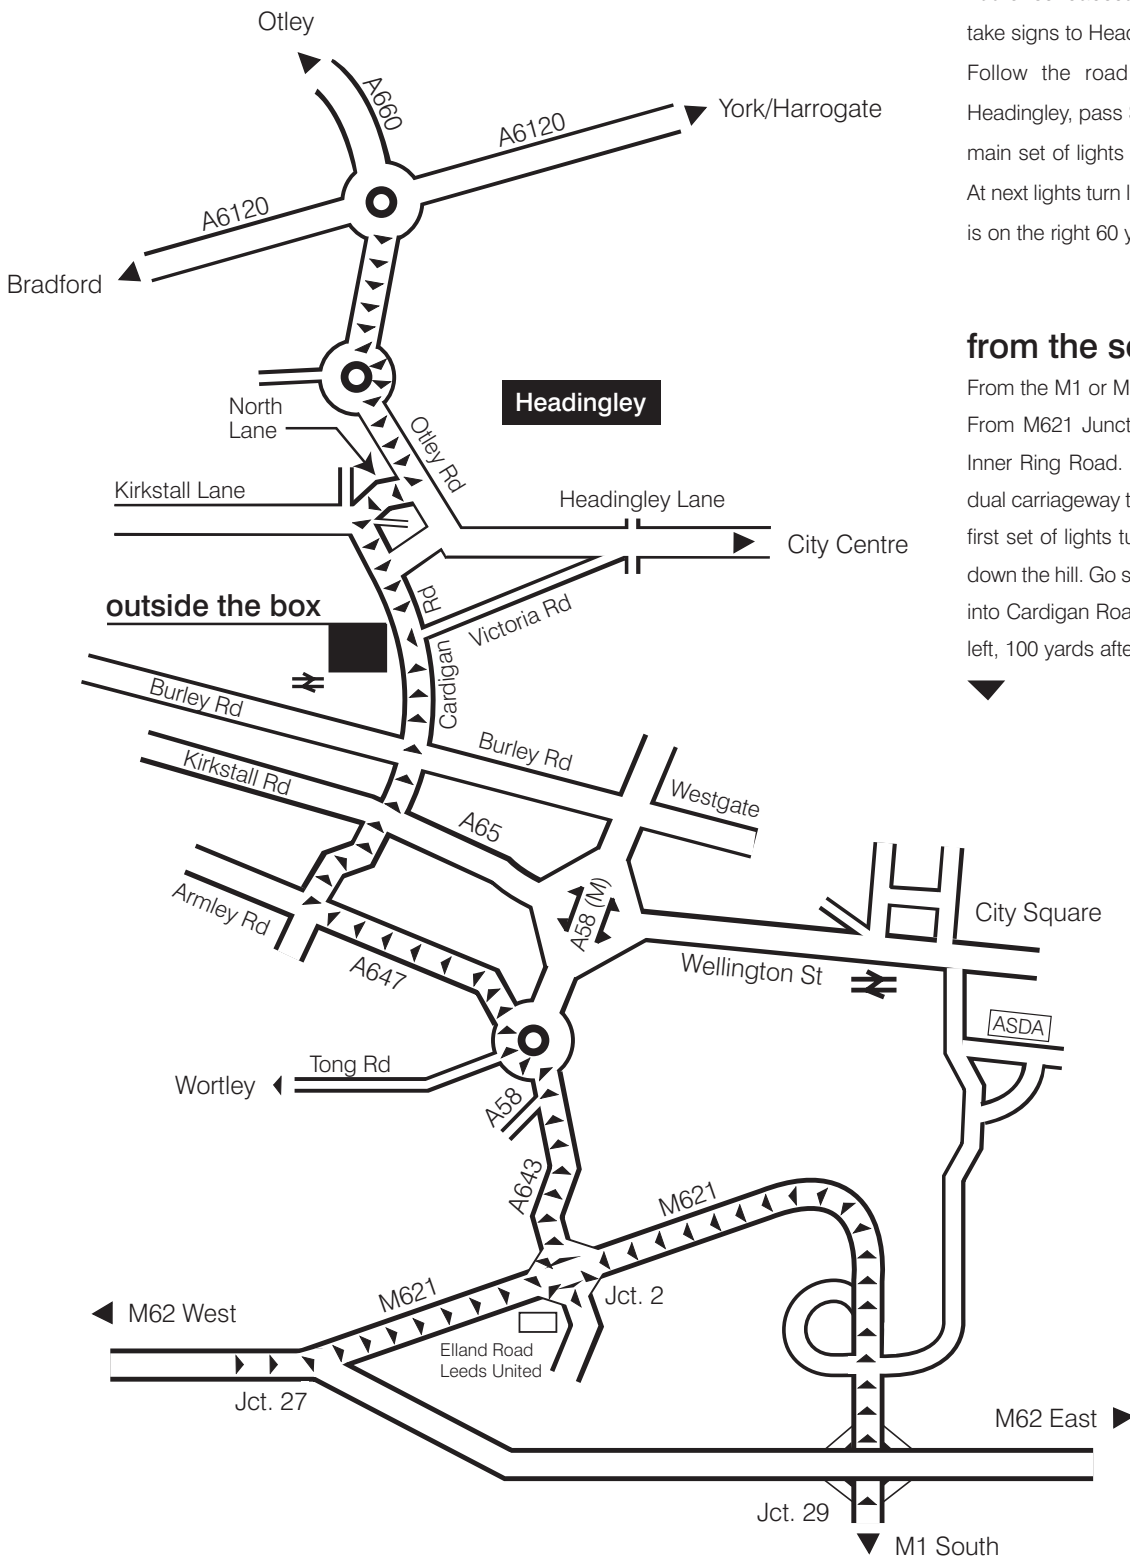

how to find us

from the north

Join the A6120 (Leeds Outer Ring Road).

At the roundabout with the A660 (Otley Road), take signs to Headingley and City Centre.

Follow the road into Headingley. In the centre of Headingley, pass Somerfield on the left. Turn right at next main set of lights following signs for the Cricket Ground. At next lights turn left into Cardigan Road. outside the box is on the right 60 yards past the pelican crossing.

from the south, east and west

From the M1 or M62, take the M621.

From M621 Junction 2 follow signs for Headingley and Inner Ring Road. DO NOT take signs for Morley. Follow dual carriageway to roundabout. Take the second Exit. At first set of lights turn right onto Canal Road. Follow road down the hill. Go straight across the next two sets of lights into Cardigan Road. outside the box is 1/2 mile up on the left, 100 yards after the Co-op.